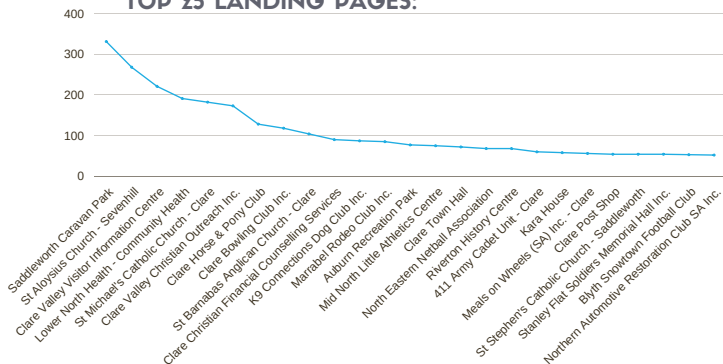

CLARE GILBERT VALLEY COUNCIL

WHAT ARE OUR COMMUNITY NEEDS?

5,075 SESSIONS
1 JULY 2021 - 30 JUNE 2022

TOP 25 LANDING PAGES:

WHO ARE OUR USERS?