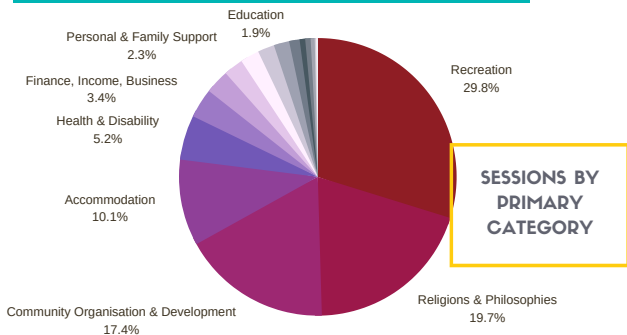

CLARE GILBERT VALLEY COUNCIL

WHAT ARE OUR COMMUNITY NEEDS?

5,075 SESSIONS
1 JULY 2021 - 30 JUNE 2022

TOP 25 LANDING PAGES:

WHO ARE OUR USERS?